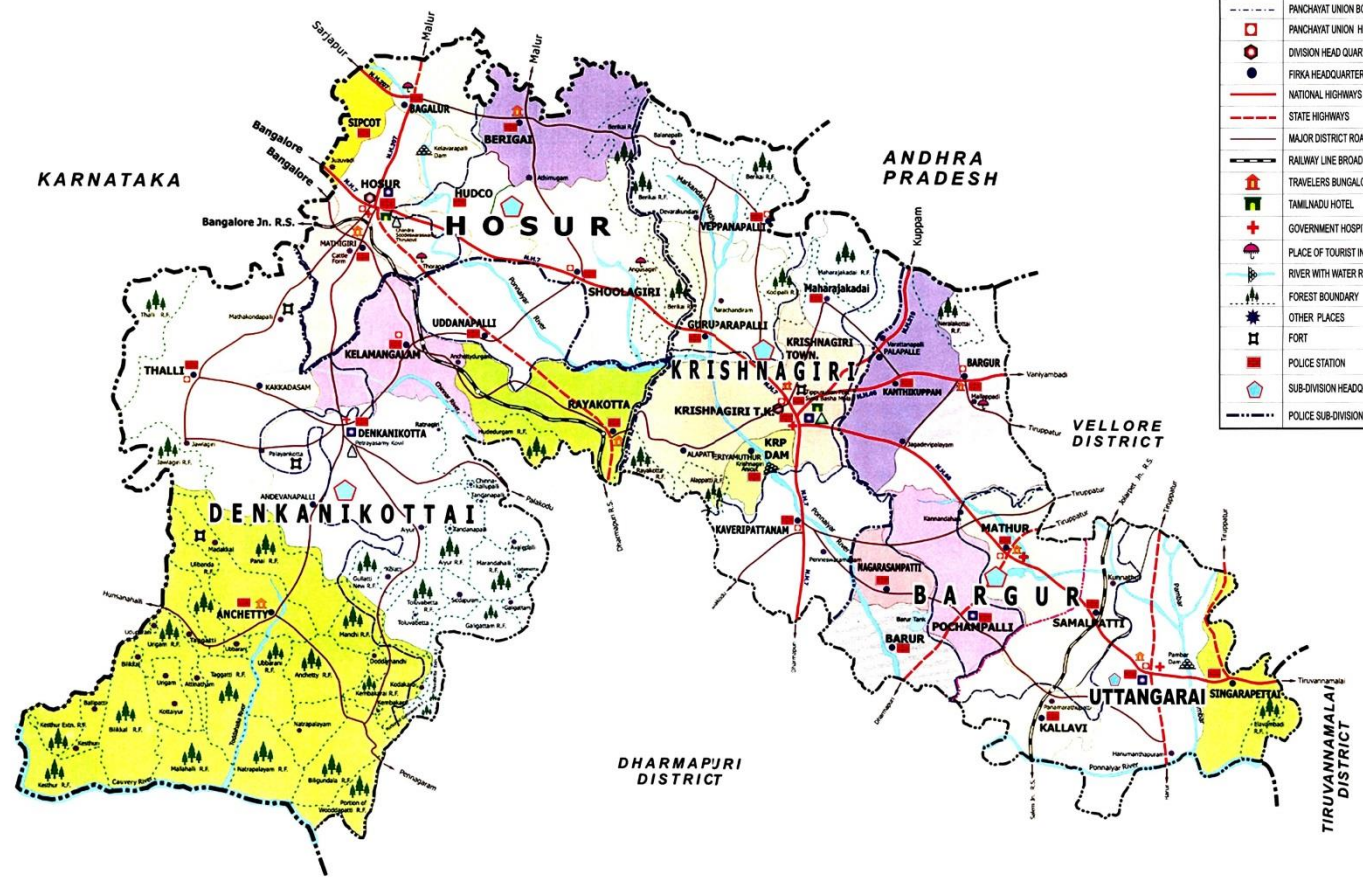

# KRISHNAGIRI DISTRICT

REFERENCE	
	STATE BOUNDARY
	DISTRICT BOUNDARY & HEAD QUARTERS
	DISTRICT HEAD QUARTERS
	TALUK BOUNDARY
	TALUK HEAD QUARTERS
	PANCHAYAT UNION BOUNDARY
	PANCHAYAT UNION HEAD QUARTERS
	DIVISION HEAD QUARTERS
	FIRKA HEADQUARTERS
	NATIONAL HIGHWAYS
	STATE HIGHWAYS
	MAJOR DISTRICT ROADS
	RAILWAY LINE BROAD GAUGE
	TRAVELERS BUNGALOW
	TAMILNADU HOTEL
	GOVERNMENT HOSPITALS
	PLACE OF TOURIST INTEREST
	RIVER WITH WATER RESERVOIR
	FOREST BOUNDARY
	OTHER PLACES
	FORT
	POLICE STATION
	SUB-DIVISION HEADQUARTERS
	POLICE SUB-DIVISION BOUNDARY

# Krishnagiri Villages

Block	Village	Distance from District	Remarks
Veppanapalli	Halekundani	45	
Hosur	S.Mudhuganapalli	60	
Shoolagiri	Chinnarandoddi	50	
Kelamangalam	J.Karupalli	65	
Thally	Kolatty	78	
Thally	Kalugondapalli	74	

# Other Details

- Circuit House for 1<sup>st</sup> and 7<sup>th</sup>
- Local Visits to Irrigation Dam and Jain Temple
- KRP, Thally-Little England, Govt. Museum, Rajaji Memorial, Rayakotta, Shaktipeetham,